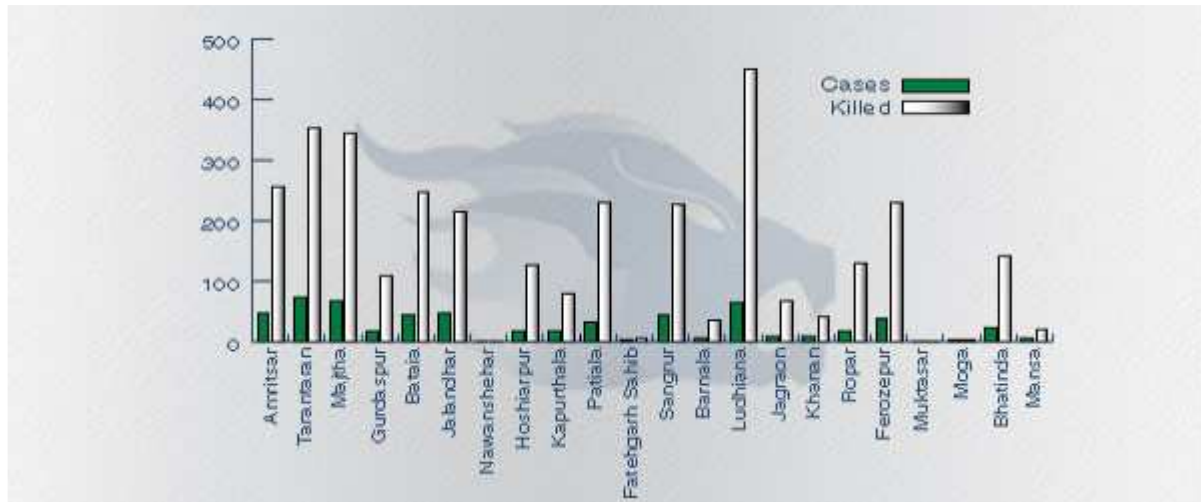

Killings in various violence incidents in different Districts of Punjab 1981-2000

NOTE: For purposes of this study, only those incidents in which three or more persons have been killed have been considered as major incidents and included in the table. For year 2000, all incidents of violence, regardless of the casualties have been included as major incidents in the above table.

Killings in various violence incidents in different Districts of Punjab, 1981-2000

	Cases	Killed
Amritsar	47	254
Tarantaran	72	352
Majitha	68	344
Gurdaspur	18	108
Batala	45	246
Jalandhar	47	214
Nawanshehar	0	0
Hoshiarpur	17	126
Kapurthala	17	78
Patiala	31	228
Fatehgarh Sahib	2	6
Sangrur	43	227
Barnala	6	36
Ludhiana	64	450
Jagraon	7	67
Khanan	8	41
Ropar	18	128
Ferozepur	38	232
Muktasar	0	0
Moga	1	3
Faridkot	38	227
Bhatinda	22	142